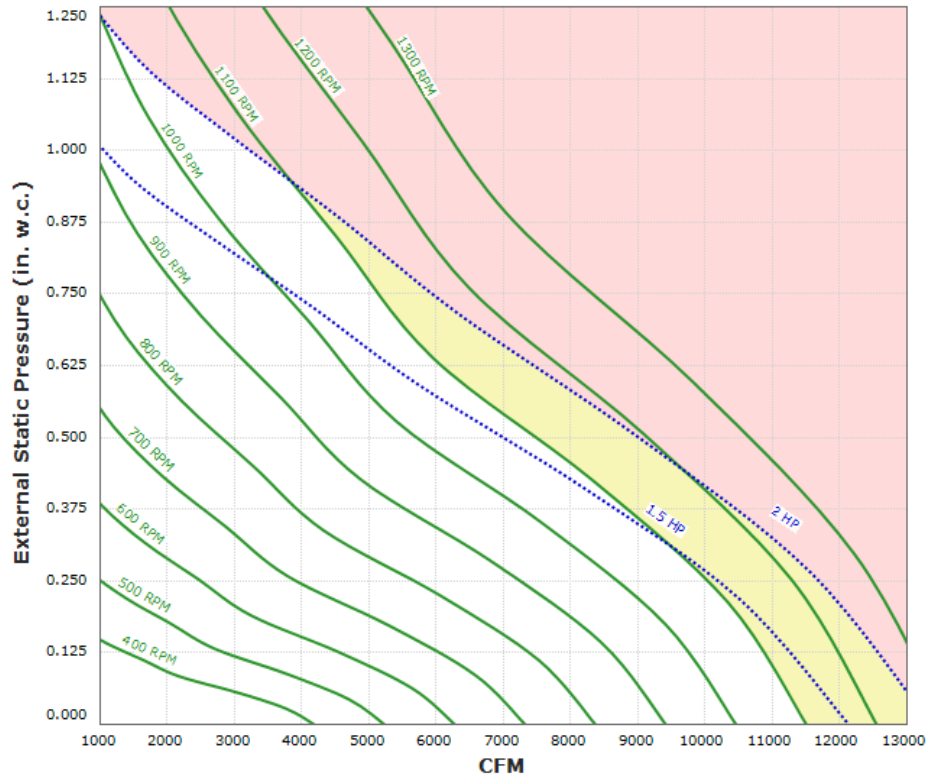

R-AWPD-30-X Performance Curve

Max Sizeable RPM = 1300 RPM. Curve shown extended beyond this point for reference only.

Motor DHP00265 has an rpm range of 300 to 1150.

Motor DHP1/565 has an rpm range of 300 to 1150.

Motor DTP0026 has an rpm range of 300 to 1150.

Motor DTP0026-50 has an rpm range of 300 to 958.

Motor DTP1/56 has an rpm range of 300 to 1150.

Motor DTP1/56-50 has an rpm range of 300 to 958.

Motor EP00265 has an rpm range of 300 to 1150.

Motor EP1/565 has an rpm range of 300 to 1150.

Motor GP0026 has an rpm range of 300 to 1150.

Motor GP0026-50 has an rpm range of 300 to 958.

Motor GP1/56 has an rpm range of 300 to 1150.

Motor GP1/56-50 has an rpm range of 300 to 958.